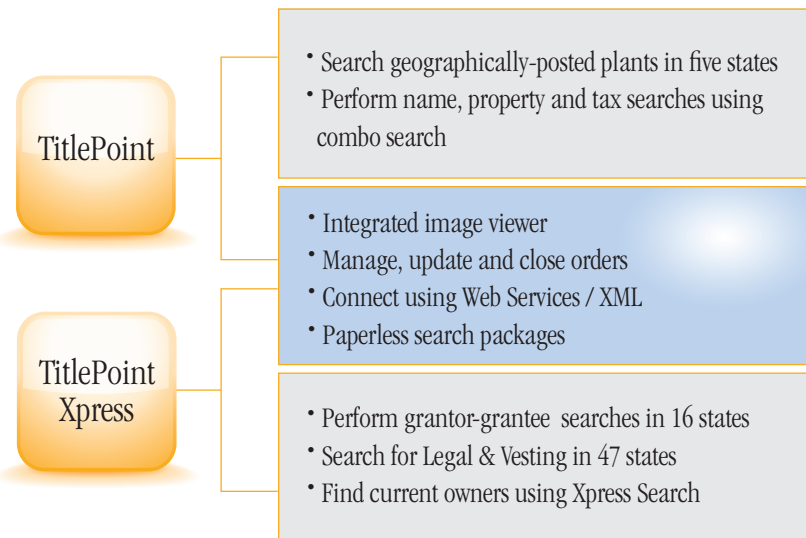

TitlePoint Xpress

- Perform the following searches:
 - Current and previous owner
 - Grantor-grantee chain of title
 - Document image search
 - Property chain of title
 - Legal & Vesting search
 - Mortgage and purchase/transfer information
- Xpress Search simultaneously searches recorder, assessor, tax collector, starter, and document image and map databases to produce a report that includes:
 - Current and prior owner
 - Voluntary and involuntary liens
 - Tax payment status
 - Tax assessor data, with aerial photography
 - Copy of transfer deed
 - Plat map

Software Applications

Property Insight offers two Web-based search applications, TitlePoint® and TitlePoint Xpress®. Both are offered on a subscription basis. TitlePoint, our flagship search application, connects you to historically-rich geographically-posted title plants and document image databases. It features quick and easy searching for tax, title and document images. TitlePoint Xpress connects you to grantor-grantee and geographically-posted title plants and document image databases. It features intelligent search applications that automate steps in property searching.

TitlePoint Xpress provides property ownership detail in 847 counties across 47 states.

Product capabilities include:

- Perform name and property searches
- Launch additional searches from search results (chaining)
- Use nicknames and name variations in name searching
- Link and open original source documents from property and name chains using the integrated image viewer
- Access premium data, such as starter records, foreclosures, deed images, parcel maps and more