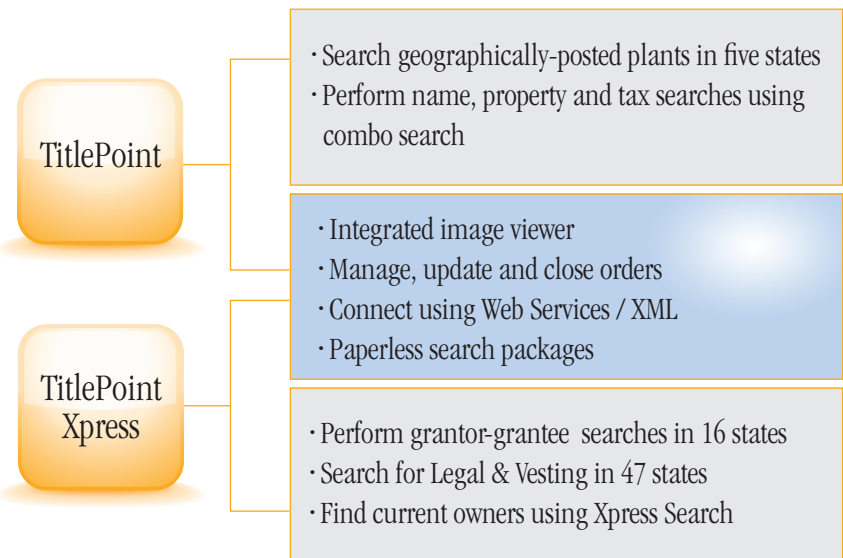

TitlePoint Xpress provides property ownership detail in 847 counties across 47 states. Product capabilities include:

- Perform name and property searches
- Launch additional searches from search results (chaining)
- Use nicknames and name variations in name searching
- Link and open original source documents from property and name chains using the integrated image viewer
- Access premium data, such as starter records, foreclosures, deed images, parcel maps and more

TitlePoint

- Search capability includes:
 - Property chain of title
 - Name chain
 - Tax assessor profile, with map
 - Document image search
 - Combination search (property, name and tax search)
- Easily update search orders using a date-down function
- An integrated document image viewer includes the ability to convert images to text using OCR
- TitlePoint's search and order management capability is also available via Web Services / XML

TitlePoint Xpress

- Perform the following searches:
 - Grantor-grantee chain of title and document image searching is available in 16 states and 170 counties. Property chain of title is also available in some FL and NV counties.

Xpress Search performs an automated search of seven databases to create a report that includes a title chain, assessor, recorder and tax collection data, and copies of starter records and plat maps.

Get Started